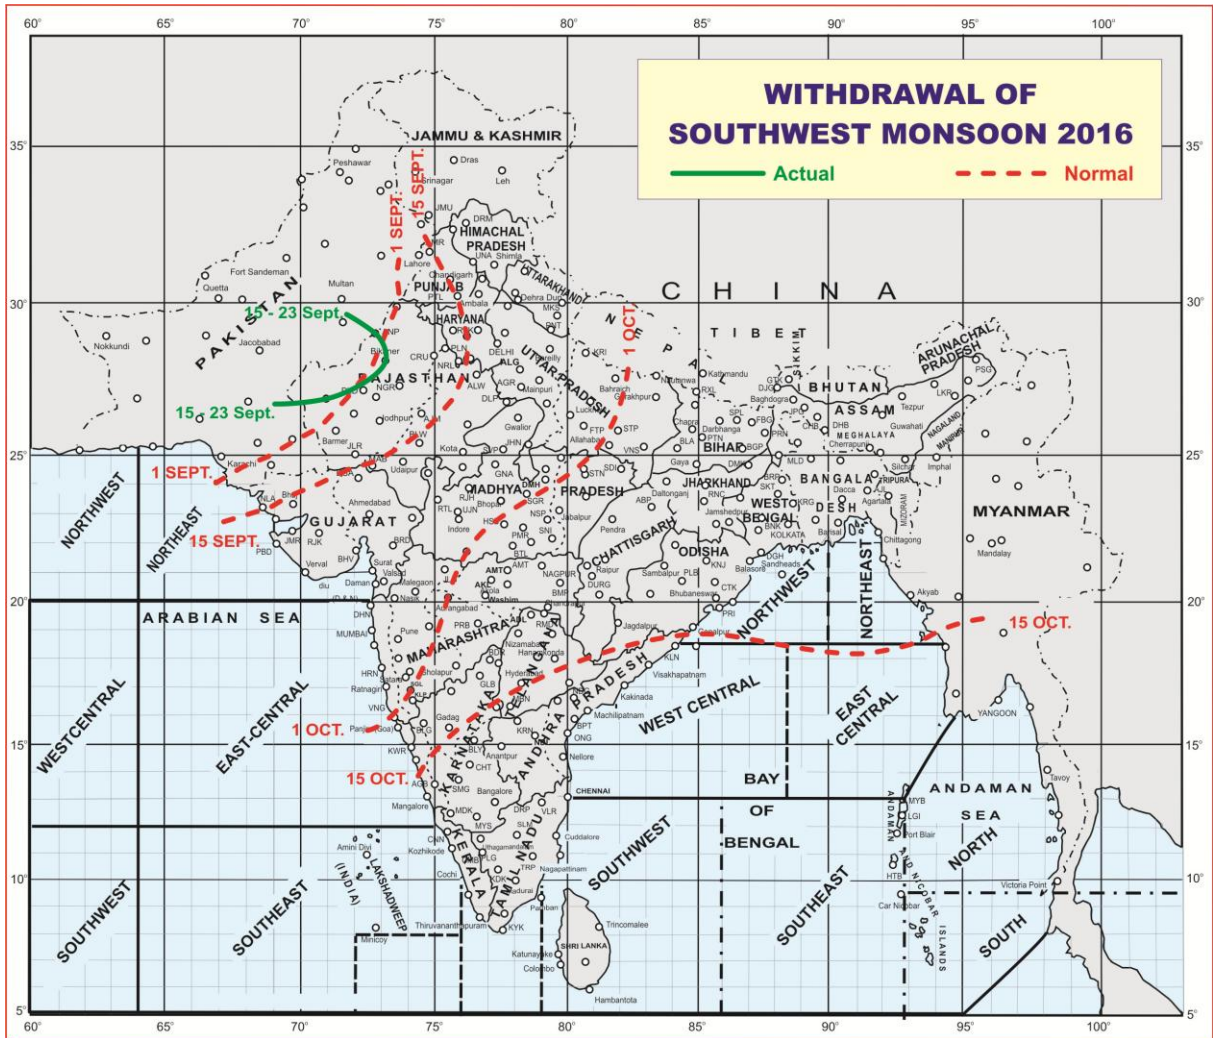

27 September (Day 5):◆ Heavy to very heavy rain at isolated places very likely over Konkan & Goa; heavy at isolated places over Assam & Meghalaya, Nagaland, Manipur, Mizoram & Tripura, Madhya Maharashtra, Marathwada, Vidarbha and Telangana.

Fig-1

Withdrawal of Southwest Monsoon 23 September 2016

23 September 2016

Table-1

RAINFALL DISTRIBUTION & MONSOON ACTIVITY

23 September 2016

S.No.	METEOROLOGICAL SUB-DIVISIONS	DISTRIBUTION	ACTIVITY
1	ANDAMAN & NICOBAR ISLANDS	FWS	NORMAL
2	ARUNACHAL PRADESH	WS	
3	ASSAM & MEGHALAYA	WS	NORMAL
4	NAGA.MANI.MIZO. & TRIPURA	SCT	NORMAL
5	SUB-HIMALAYAN WEST BENGAL & SIKKIM	WS	ACTIVE
6	GANGETIC WEST BENGAL	FWS	NORMAL
7	ODISHA	FWS	ACTIVE
8	JHARKHAND	ISOL	
9	BIHAR	ISOL	
10	EAST UTTAR PRADESH	ISOL	
11	WEST UTTAR PRADESH	ISOL	
12	UTTARAKHAND	SCT	NORMAL
13	HARYANA CHANDIGARH & DELHI	ISOL	
14	PUNJAB	ISOL	NORMAL
15	HIMACHAL PRADESH	FWS	NORMAL
16	JAMMU & KASHMIR	ISOL	
17	WEST RAJASTHAN	ISOL	
18	EAST RAJASTHAN	ISOL	
19	WEST MADHYA PRADESH	ISOL	
20	EAST MADHYA PRADESH	ISOL	
21	GUJARAT REG. D.D. & NAGAR HAVELI	SCT	NORMAL
22	SAURASHTRA KUTCH & DIU	ISOL	NORMAL
23	KONKAN & GOA	WS	VIGOROUS
24	MADHYA MAHARASHTRA	FWS	NORMAL
25	MARATHAWADA	WS	VIGOROUS
26	VIDARBHA	SCT	NORMAL
27	CHHATTISGARH	SCT	NORMAL
28	COASTAL ANDHRA PRADESH	FWS	ACTIVE
29	TELANGANA	WS	VIGOROUS
30	RAYALASEEMA	ISOL	
31	TAMILNADU & PUDUCHERRY	ISOL	
32	COASTAL KARNATAKA	WS	NORMAL
33	NORTH INTERIOR KARNATAKA	FWS	ACTIVE
34	SOUTH INTERIOR KARNATAKA	SCT	
35	KERALA	SCT	
36	LAKSHADWEEP	FWS	
LEGENDS:			
WS	WIDE SPREAD / MOST PLACES (76-100%)	ISOL	ISOLATED (UP TO 25%)
FWS	FAIRLY WIDE SPREAD / MANY PLACES (51% to 75%)	DRY	NO STATION REPORTED RAINFALL
SCT	SCATTERED / FEW PLACES (26% to 50%)	N	NORMAL
ACTIVE (R/F 1 ¹ / ₂ - 4 TIMES THE NORMAL WITH WS/FWS, AT LEAST 2 STATIONS SHOULD BE 5 CM. ALONG WEST COAST & 3 CM. ELSEWHERE)			
VIGOROUS (R/F MORE THAN 4 TIMES THE NORMAL WITH WS/FWS, AT LEAST 2 STATIONS SHOULD BE 8 CM. ALONG WEST COAST & 5 CM. ELSEWHERE)			