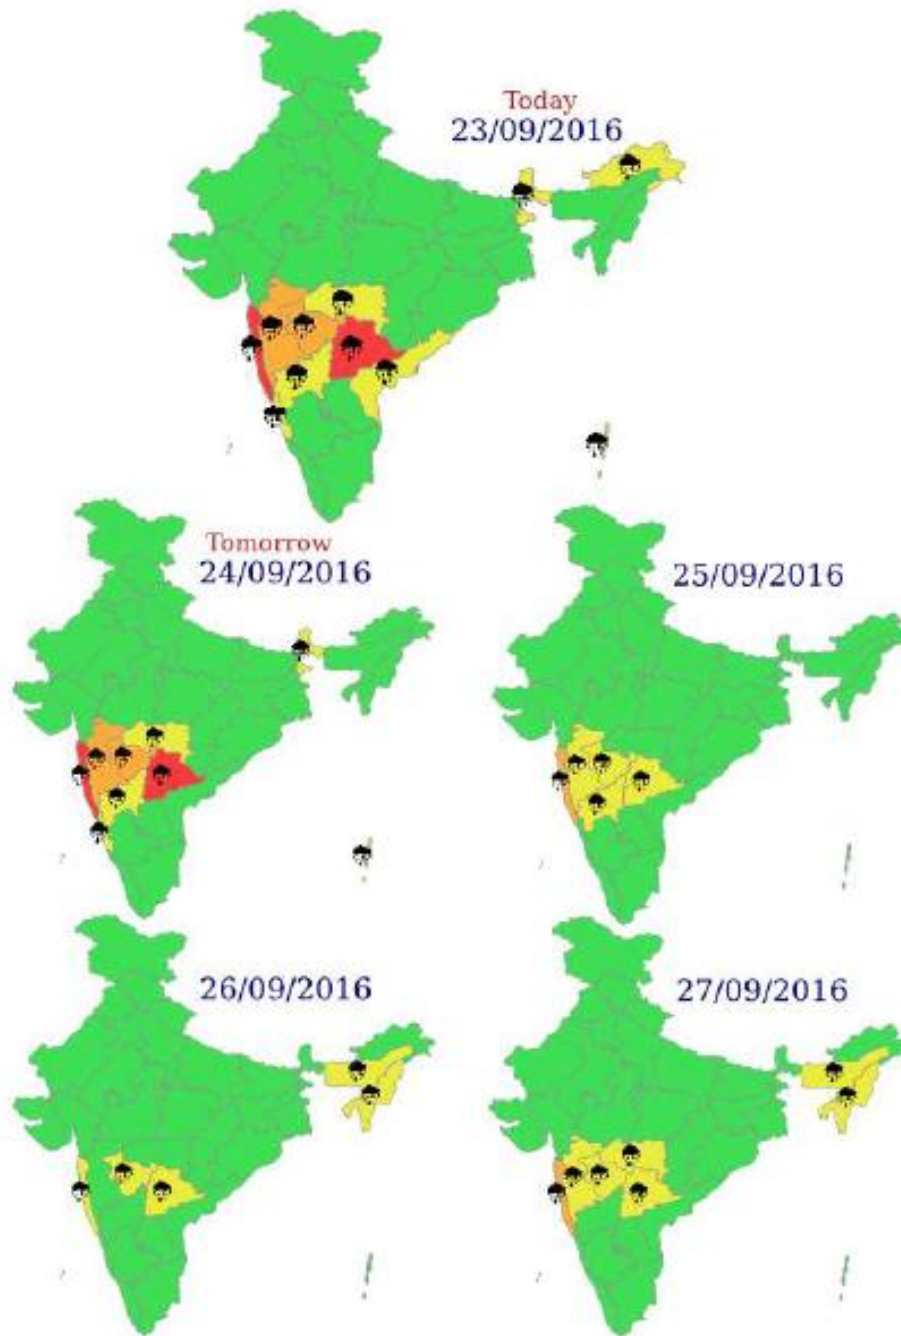

Fig-3

Warning

Most Vigil (Take Action)	Keep Vigil (Be prepared/updated)
Be aware (Be updated)	No Warning

Heavy Rain	Heavy Snow	Thunderstorm	Dust Storm
Strong Winds	Visibility	Cyclone	Squall/ Hail
Frost	Cold Wave	Heat Wave	Sea State