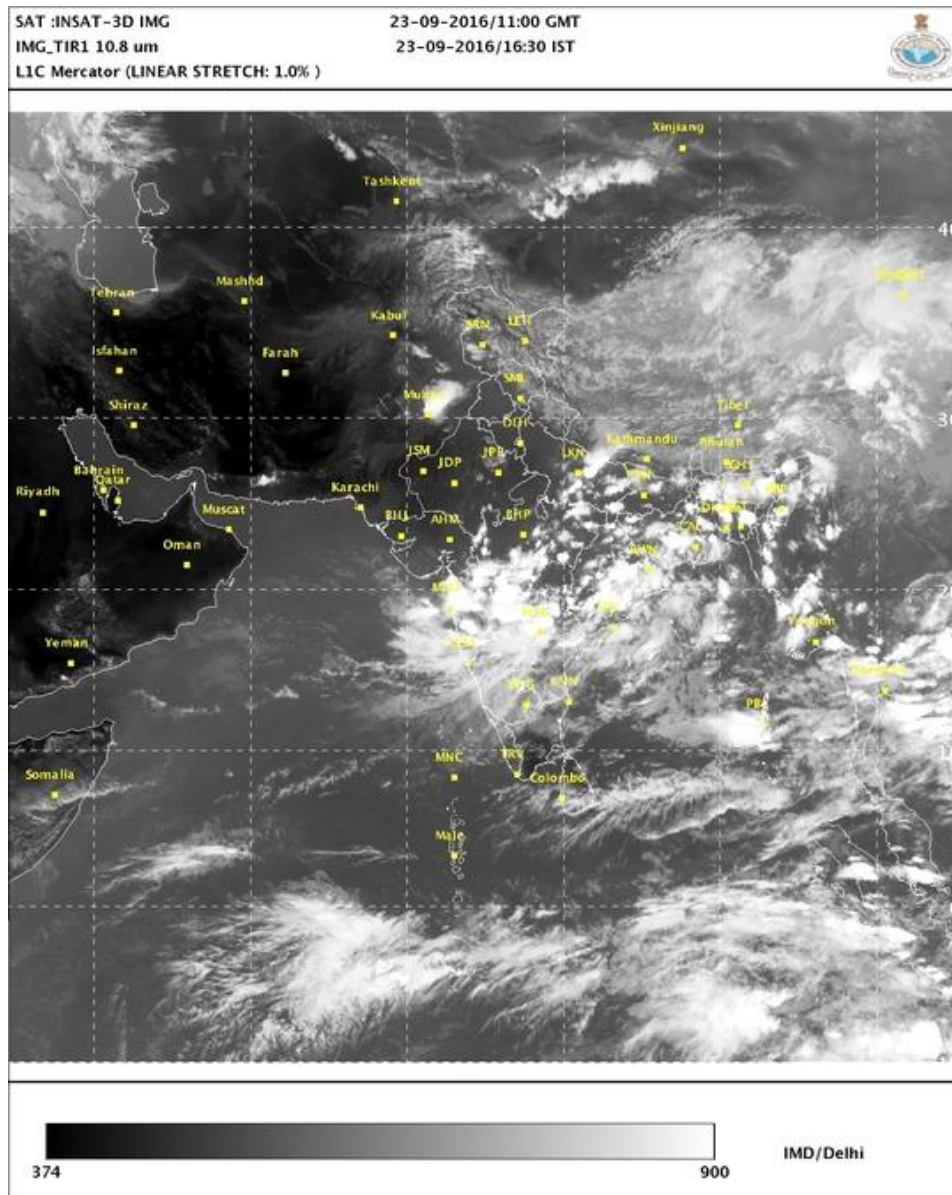

Table-2

Fig-2

Latest Satellite Image of INSAT 3-D

23 September 2016

Table-2

5-Day Rainfall Forecast

Met-Sub-Division	23-Sep Today	24Sep Sat	25Sep Sun	26Sep Mon	27Sep Tue
1. Andaman & Nicobar Islands	FWS	WS	FWS	SCT	SCT
2. Arunachal Pradesh	FWS	SCT	SCT	SCT	FWS
3. Assam & Meghalaya	FWS	SCT	SCT	SCT	FWS
4. N. M. M. & T.	FWS	SCT	FWS	FWS	WS
5. S.H. West Bengal & Sikkim	FWS	WS	FWS	SCT	SCT
6. Gangetic West Bengal	FWS	FWS	FWS	SCT	SCT
7. Odisha	FWS	FWS	FWS	FWS	FWS
8. Jharkhand	FWS	FWS	SCT	SCT	SCT
9. Bihar	SCT	FWS	SCT	SCT	SCT
10. East Uttar Pradesh	SCT	SCT	SCT	ISOL	SCT
11. West Uttar Pradesh	ISOL	ISOL	ISOL	ISOL	ISOL
12. Uttarakhand	SCT	ISOL	ISOL	ISOL	ISOL
13. Haryana, Chd & Delhi	ISOL	ISOL	ISOL	DRY	DRY
14. Punjab	ISOL	ISOL	ISOL	DRY	DRY
15. Himachal Pradesh	SCT	ISOL	ISOL	ISOL	ISOL
16. Jammu & Kashmir	ISOL	ISOL	DRY	DRY	DRY
17. West Rajsthan	ISOL	DRY	DRY	DRY	DRY
18. East Rajasthan	ISOL	ISOL	ISOL	ISOL	DRY
19. West Madhya Pradesh	ISOL	ISOL	ISOL	SCT	SCT
20. East Madhya Pradesh	SCT	SCT	SCT	SCT	FWS
21. Gujarat Region	ISOL	ISOL	ISOL	ISOL	ISOL
22. Saurashtra & Kutch	ISOL	ISOL	ISOL	DRY	DRY
23. Konkan & Goa	WS	WS	WS	WS	WS
24. Madhya Maharashtra	WS	WS	WS	WS	WS
25. Marathawada	WS	WS	WS	WS	WS
26. Vidharbha	FWS	FWS	FWS	WS	WS
27. Chhattisgarh	FWS	FWS	WS	WS	FWS
28. Coastal Andhra Pradesh	FWS	FWS	FWS	WS	FWS
29. Telangana	WS	WS	WS	FWS	WS
30. Rayalaseema	SCT	SCT	SCT	FWS	FWS
31. Tamilnadu & Puducherry	ISOL	ISOL	ISOL	ISOL	SCT
32. Coastal Karnataka	WS	WS	WS	SCT	WS
33. North Interior Karnataka	WS	WS	WS	FWS	FWS
34. South Interior Karnataka	FWS	SCT	SCT	FWS	FWS
35. Kerala	FWS	FWS	FWS	FWS	FWS
36. Lakshadweep	SCT	SCT	SCT	SCT	ISOL

% Station Reporting Rainfall

% Stations	Category	% Stations	Category
76-100	Widespread (WS/Most Places)	26-50	Scattered (SCT/ A Few Places)
51-75	Fairly Widespread (FWS/ Many Places)	1-25	Isolated (ISOL)
No Rain	Dry