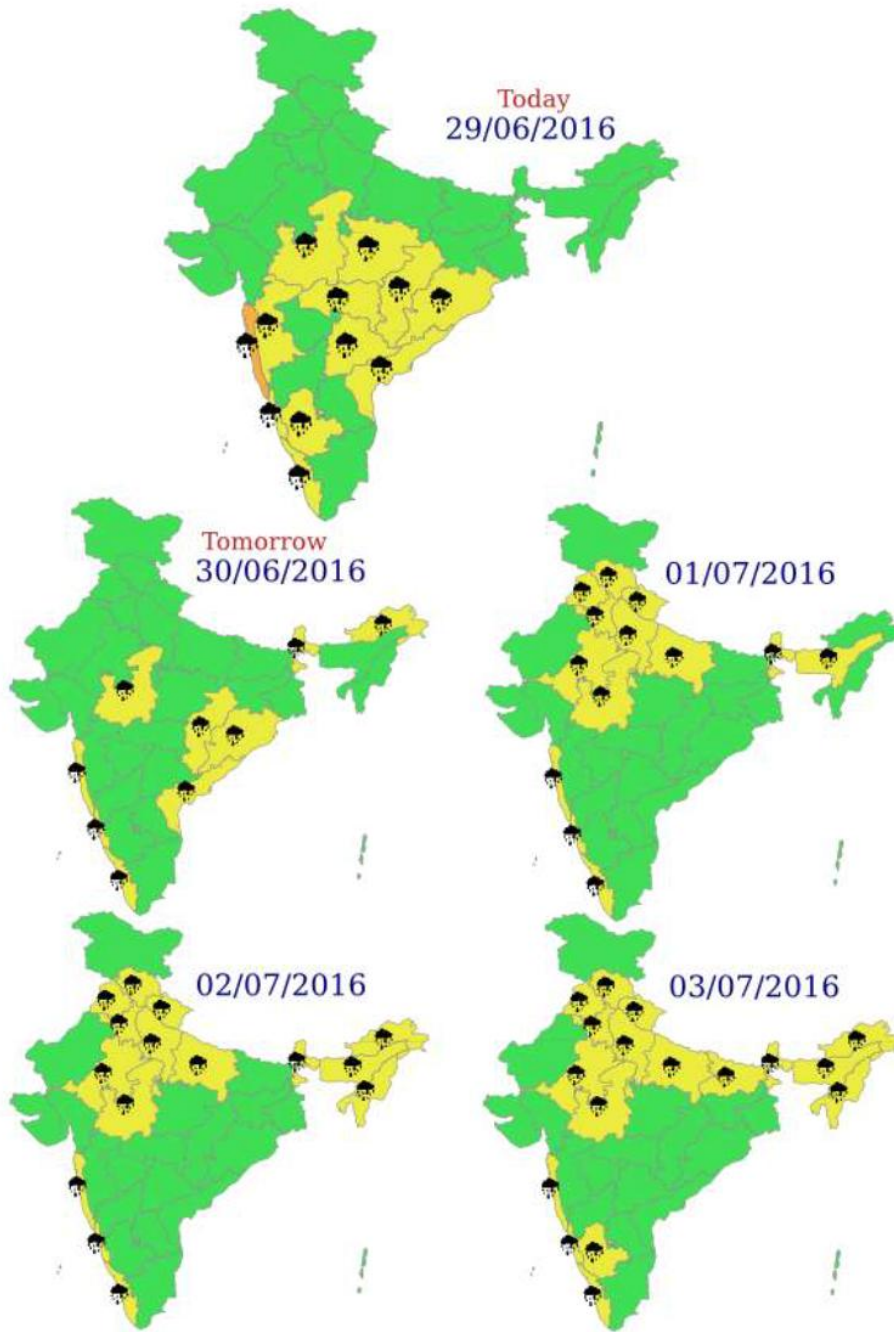

Fig-3

Warning

Most Vigil (Take Action)	Keep Vigil (Be prepared/updated)
Be aware (Be updated)	No Warning

Heavy Rain	Heavy Snow	Thunderstorm	Dust Storm
Strong Winds	Visibility	Cyclone	Squall/ Hail
Frost	Cold Wave	Heat Wave	Sea State