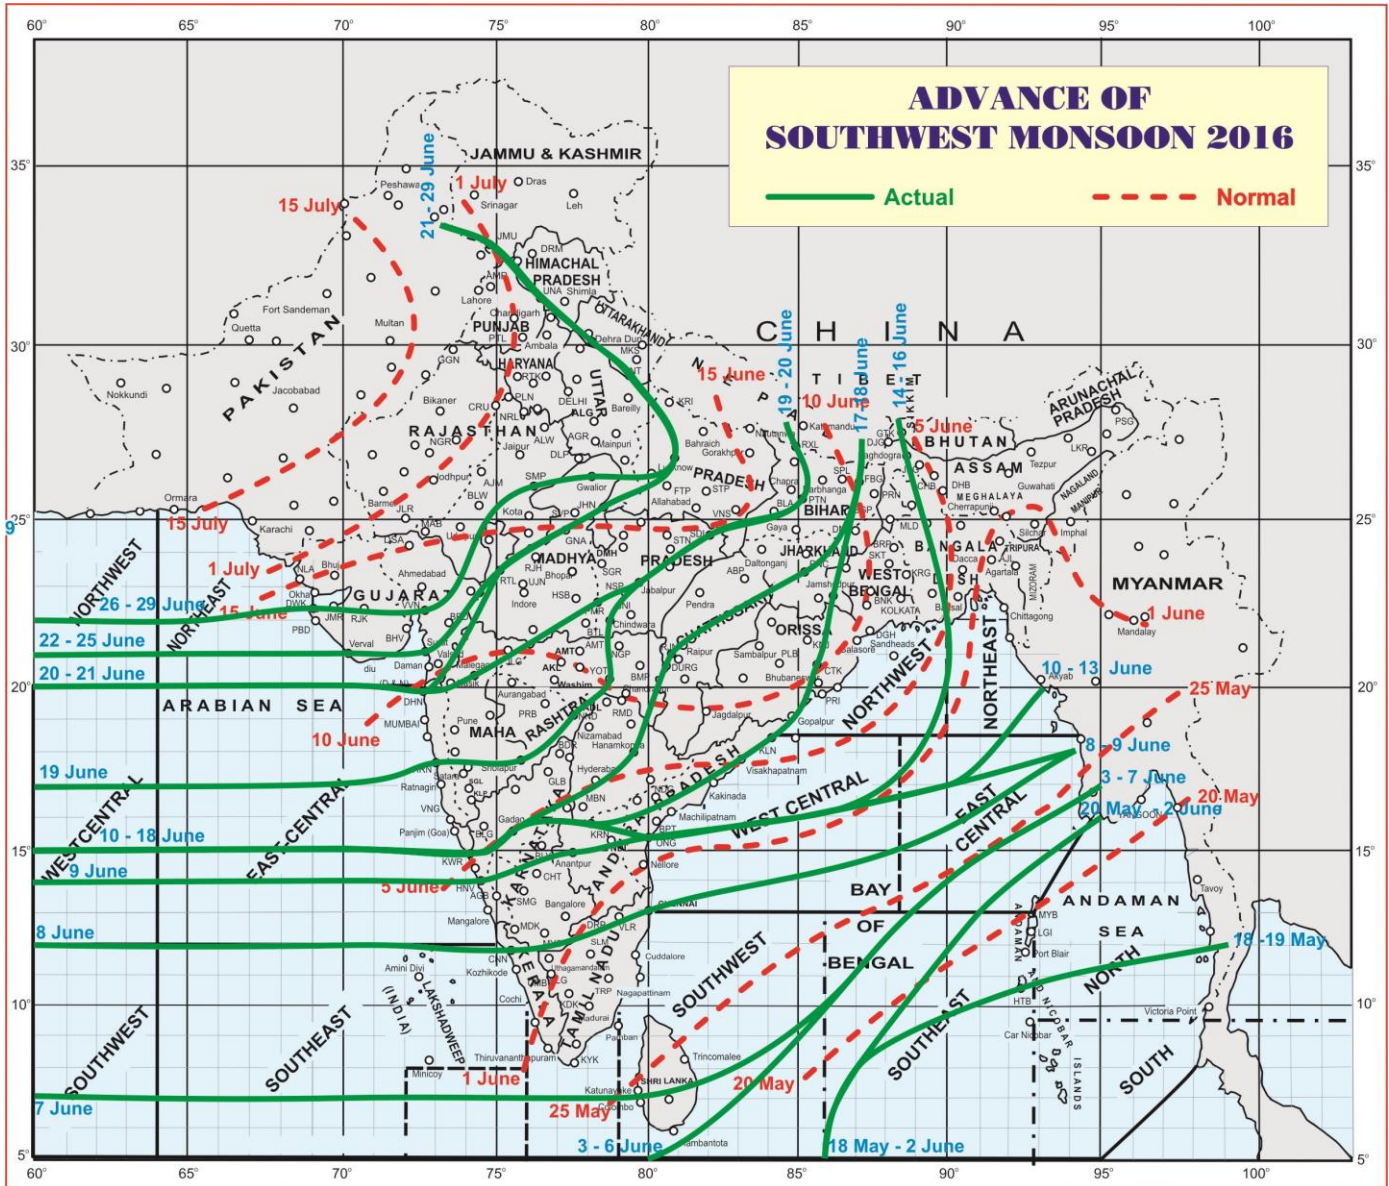

Table-1

Fig-1

Northern Limit of Southwest Monsoon

29 June 2016

Table-1

RAINFALL DISTRIBUTION & MONSOON ACTIVITY

29 JUNE 2016

S.No.	METEOROLOGICAL SUB-DIVISIONS	DISTRIBUTION	ACTIVITY
1	ANDAMAN & NICOBAR ISLANDS	WS	NORMAL
2	ARUNACHAL PRADESH	FWS	
3	ASSAM & MEGHALAYA	SCT	
4	NAGA.MANI.MIZO. & TRIPURA	WS	NORMAL
5	SUB-HIMALAYAN WEST BENGAL & SIKKIM	FWS	
6	GANGETIC WEST BENGAL	FWS	
7	ODISHA	FWS	NORMAL
8	JHARKHAND	ISOL	
9	BIHAR	DRY	
10	EAST UTTAR PRADESH	ISOL	
11	WEST UTTAR PRADESH	ISOL	
12	UTTARAKHAND	ISOL	NORMAL
13	HARYANA CHANDIGARH & DELHI	ISOL	NORMAL
14	PUNJAB	DRY	
15	HIMACHAL PRADESH	SCT	
16	JAMMU & KASHMIR	ISOL	
17	WEST RAJASTHAN	ISOL	
18	EAST RAJASTHAN	FWS	NORMAL
19	WEST MADHYA PRADESH	FWS	NORMAL
20	EAST MADHYA PRADESH	SCT	NORMAL
21	GUJARAT REG. D.D. & NAGAR HAVELI	SCT	NORMAL
22	SAURASHTRA KUTCH & DIU	SCT	NORMAL
23	KONKAN & GOA	WS	ACTIVE
24	MADHYA MAHARASHTRA	FWS	ACTIVE
25	MARATHAWADA	FWS	ACTIVE
26	VIDARBHA	WS	ACTIVE
27	CHHATTISGARH	SCT	NORMAL
28	COASTAL ANDHRA PRADESH	FWS	ACTIVE
29	TELANGANA	FWS	ACTIVE
30	RAYALASEEMA	WS	ACTIVE
31	TAMILNADU & PUDUCHERRY	SCT	NORMAL
32	COASTAL KARNATAKA	WS	ACTIVE
33	NORTH INTERIOR KARNATAKA	FWS	NORMAL
34	SOUTH INTERIOR KARNATAKA	WS	VIGOROUS
35	KERALA	FWS	NORMAL
36	LAKSHADWEEP	FWS	NORMAL
LEGENDS:			
WS	WIDE SPREAD / MOST PLACES (76-100%)	ISOL	ISOLATED (UP TO 25%)
FWS	FAIRLY WIDE SPREAD / MANY PLACES (51% to 75%)	DRY	NO STATION REPORTED RAINFALL
SCT	SCATTERED / FEW PLACES (26% to 50%)		
ACTIVE (R/F 1¹/₂- 4 TIMES THE NORMAL WITH WS/FWS, AT LEAST 2 STATIONS SHOULD BE 5 CM. ALONG WEST COAST & 3 CM. ELSEWHERE)			
VIGOROUS (R/F MORE THAN 4 TIMES THE NORMAL WITH WS/FWS, AT LEAST 2 STATIONS SHOULD BE 8 CM. ALONG WEST COAST & 5 CM. ELSEWHERE)