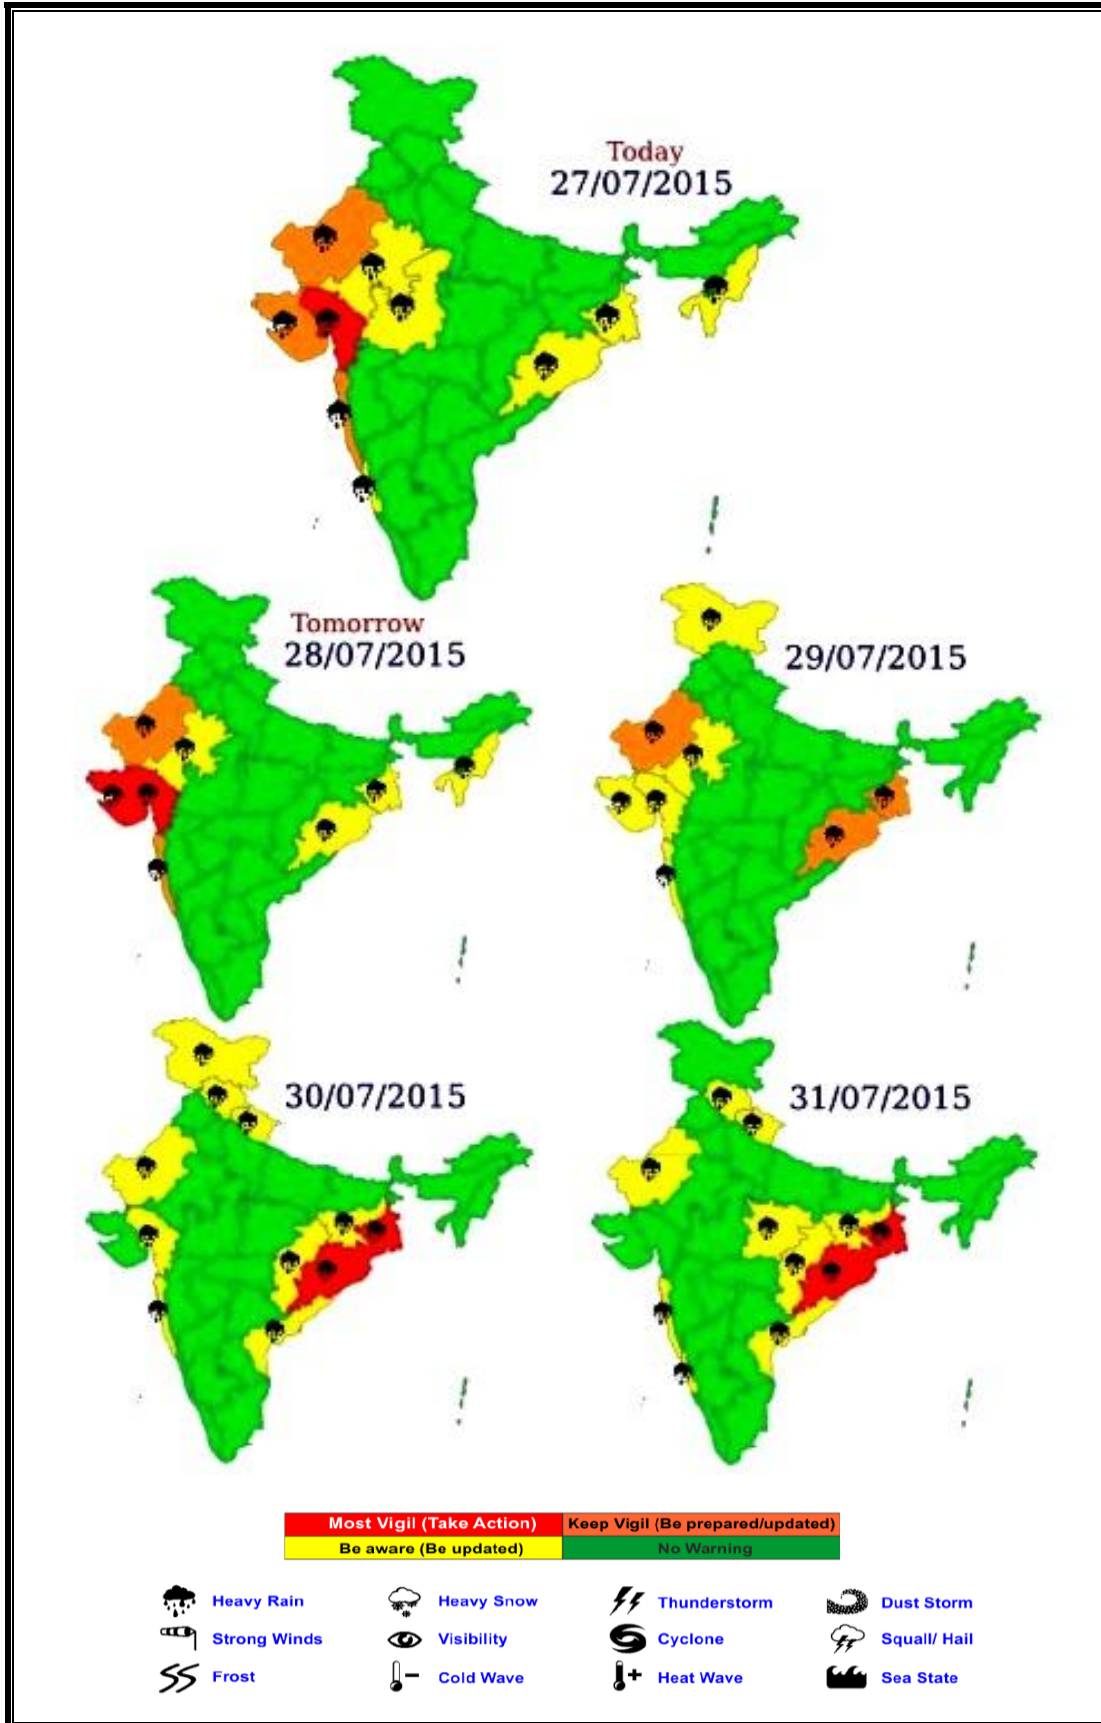

Fig-2
Warning

(Back)

Table-3

Significant amounts of rainfall (in cm)
(From 0830 hours IST of yesterday to 0830 hours IST of today)
27 July 2015

**NAGALAND, MANIPUR, MIZORAM
& TRIPURA:**

SABROOM	9	SHEKHAMPURE ARG	3	SWAM-PATNA	7
BUNGTLANG(ARG)	7	MANKAR	3	JODA ARG	7
BAGAFA	5	CANNING	3	GHATAGAON	7
CHHUARLLUNG(ARG)	5	PURIHANSA	2	CHANDBALI	7
BELONIA	5	GHEROPARA	2	PALLAHARA	7
SONAMURA	4	KHARAGPUR AWS	2	RAIRAKHOL	7
TELIAMURA	3	HETAMPUR	2	ANGUL	6
A.D.NAGAR	2	SONAMUKHI ARG	2	JAIPATNA	6
GANDACHERA	2	MIDNAPORE(CWC)	2	KOREI ARG	6
MONGKOLEMBA(ARG)	2	MIDNAPORE	2	TIHIDI ARG	6
AMARPUR(ARG)	2	DEBAGRAM	2	BANGIRIPOSI	6
BISHALGARH	1	KANDI	1	GURUNDIA ARG	6
AGARTALA A/P	1	DIGHA	1	RAJKANIKA	5
AMARPUR	1	TILPARA BARRAGE	1	BOUDHGARH	5
AIZAWL	1	BARRACKPUR(IAF)	1	RAJGANGPUR	5
MAIRANG(ARG)	1	D.P.GHAT	1	JAJPUR	5
NEINDAWN(ARG)	1	HARINKHOLA	1	BARI ARG	5
		MOHANPUR	1	AKHUAPADA	5
		KALYANI SMO	1	KUCHINDA	5
		ULUBERIA	1	HINDOL	5

**SUB-HIMALAYAN WEST BENGAL &
SIKKIM:**

GANGARAMPUR ARG	1	RAMPURHAT (DRMS)	1	DAITARI	5
		KRISHNANAGAR	1	ANANDPUR	5
		DHANIAXHALI ARG	1	BASUDEVPUR AWS	5
		SAGAR_ISLAND AWS	1	DERABIS ARG	4
		JANGIPUR	1	KEONJHARGARH	4
		TAMLUK AWS	1	THAKURMUNDA	4
		BAGATI	1	BAMRA ARG	4

GANGETIC WEST BENGAL:

BANKURA(CWC)	14	ODISHA:		KANKADAHAD ARG	4
KANSABATI DAM	10			MAHANGA ARG	4
PHULBERIA	10			BHOGRAI	4
BANKURA	10	LAHUNIPARA	17	JOSHIPUR	4
KHARIDWAR	9	JAMANKIRA	15	BALASORE	4
NARAYANPUR	6	DEOGARH	12	CHAMPUA	4
KOLKATA (DUM DUM)	5	BANAIGARH AWS	11	KOLABIRA ARG	4
PANAGARH (IAF)	5	KEIRI AWS	11	BHADRAK AWS	4
DIAMOND HARBOUR	4	TENSA	10	BANARPAL ARG	4
TUSUMA	4	RENGALI	10	GARADAPUR ARG	4
MANGALKOTE	4	NAKTIDEUL	9	KIRMIRA ARG	4
MANTESWAR	4	REAMAL	9	KAPTIPADA ARG	3
KOLKATA (ALIPORE)	4	CHENDIPADA	9	BONTH	3
SIMULA	4	BARKOTE	9	NAWANA	3
LABPUR	4	CHANDANPUR	9	LAIKERA	3
DURGAPUR	3	BATAGAON	8	JAMSOLAGHAT	3
BURDWAN (PTO)	3	KARANJIA	8	UDALA	3
SURI (CWC)	3	KUJANGA ARG	8	JUJUMURA ARG	3
DURGACHACK	3	KANIHA ARG	8	ALTUMA CWC	3
KALAIKUNDA (IAF)	3	MARSAGHAI ARG	7		
SRI NIKETAN	3