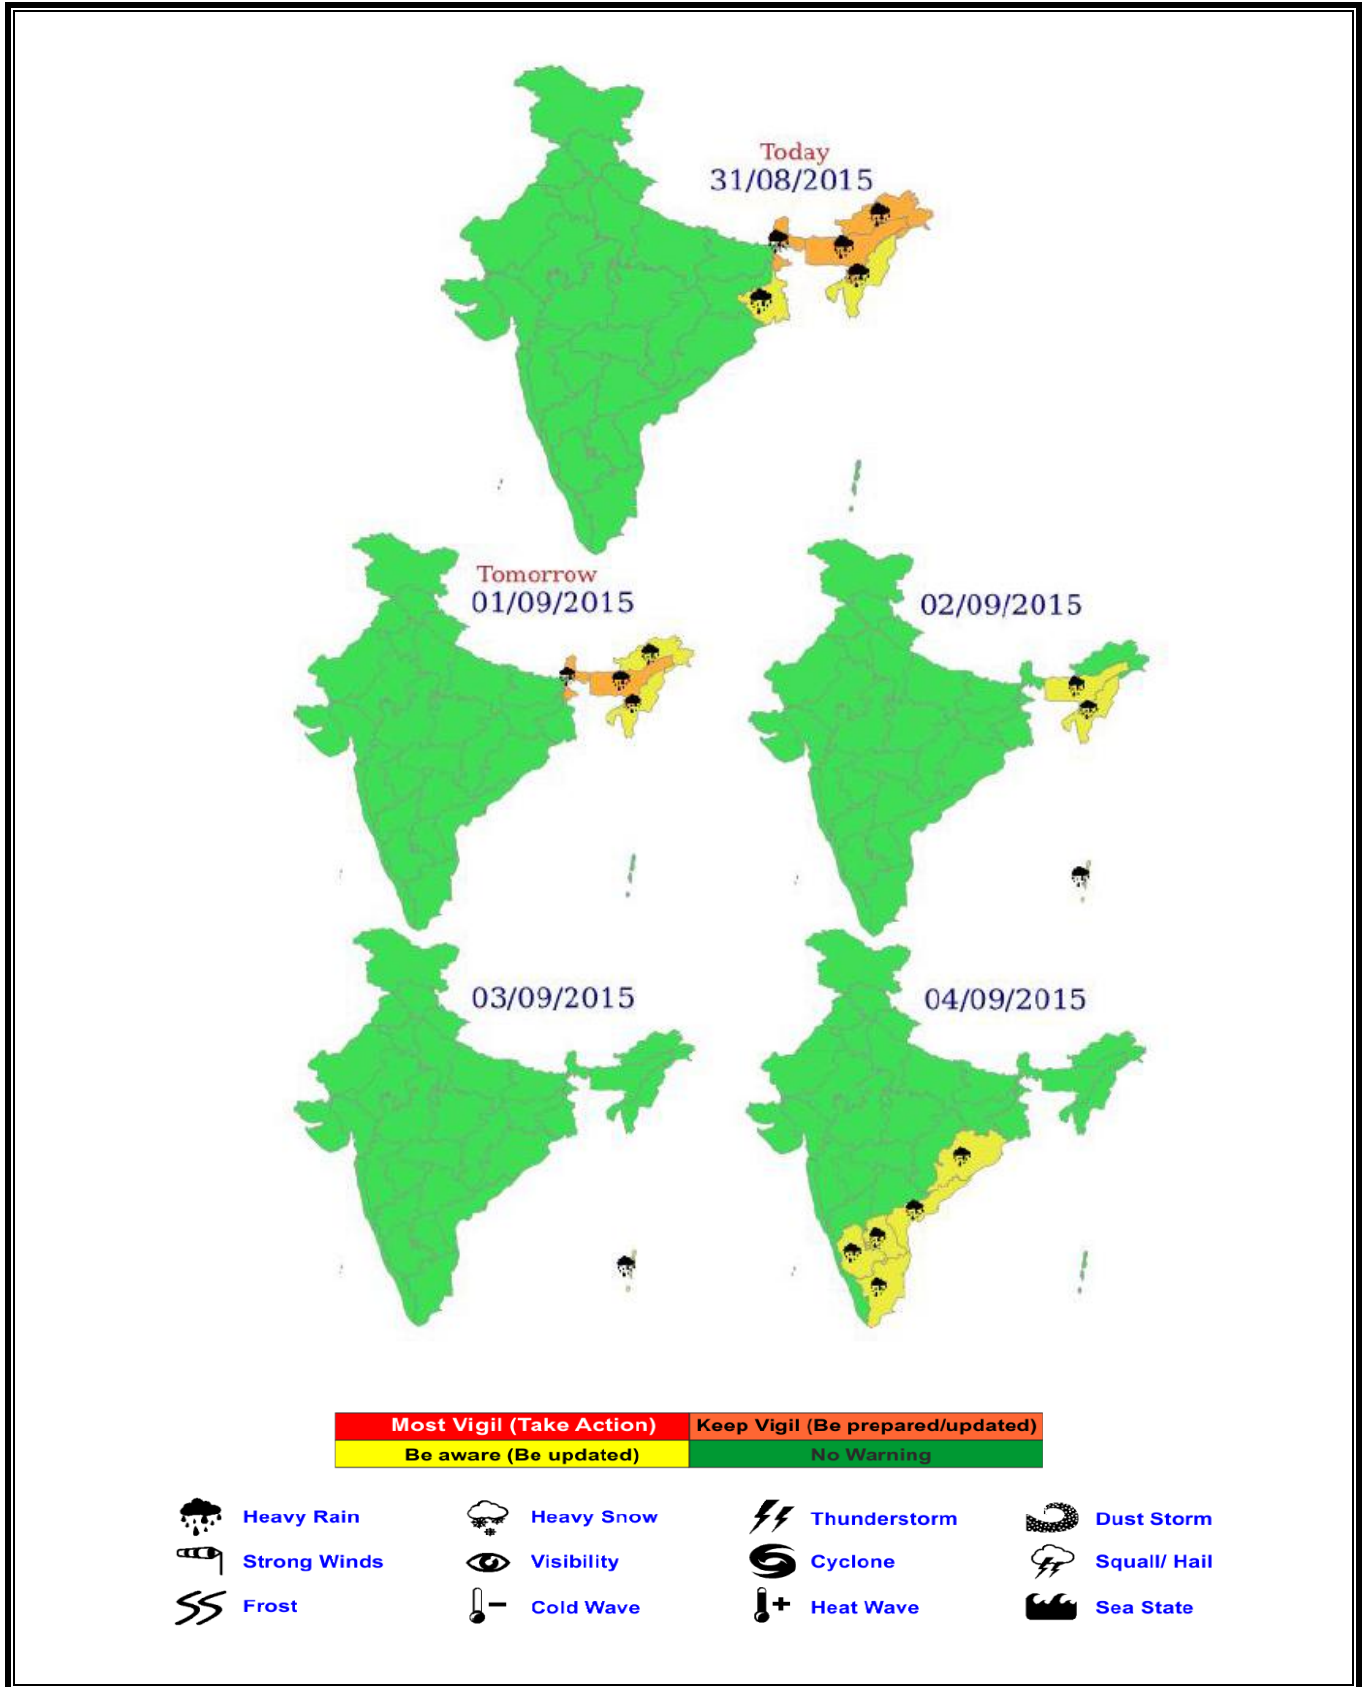

Special Daily Weather Report 31 August, 2015

Monsoon Watch

- The Southwest Monsoon has been **vigorous** over Arunachal Pradesh, Assam & Meghalaya and Sub-Himalayan West Bengal & Sikkim and **active** over Nagaland Manipur Mizoram & Tripura and Gangetic West Bengal during past 24 hours ending at 0830 hrs. IST of today.
- Spatial distribution of rainfall and monsoon activity are enclosed in **(Table-1)**.
- Latest Satellite Image of INSAT 3D is enclosed **(Fig.1)**.

02 September (Day 3): ♦ Heavy rainfall would occur at isolated places over Assam & Meghalaya, Nagaland, Manipur, Mizoram & Tripura and Andaman & Nicobar Islands.

03 September (Day 4): ♦ Heavy rainfall would occur at isolated places over Andaman & Nicobar Islands.

(Back)

Fig-1

Latest Satellite Image of INSAT 3-D 31 August 2015

Fig-2 Warning

(Back)

Table-3

Significant amounts of rainfall (in cm)
(From 0830 hours IST of yesterday to 0830 hours IST of today)
31 August 2015

ANDAMAN & NICOBAR ISLANDS:

CARNICOBAR (IAF)	6
CAR NICOBAR	4
HUT BAY	1

ARUNACHAL PRADESH:

KHUPA(ARG)	20
TEZU	17
ROING	15
BORDUMSA(ARG)	14
PASSIGHAT	14
ARZOO(ARG)	13
WAKRA(ARG)	12
MIAO(ARG)	11
NAMSAI	9
ETALIN(ARG)	7
CHANGLANG	4
DEOMALI	3
TUTING	3
ITANAGAR	3
M.C. ITANAGAR	2
BHALUKPONG	2
GEKU(ARG)	1
TAWANG (AWS)	1