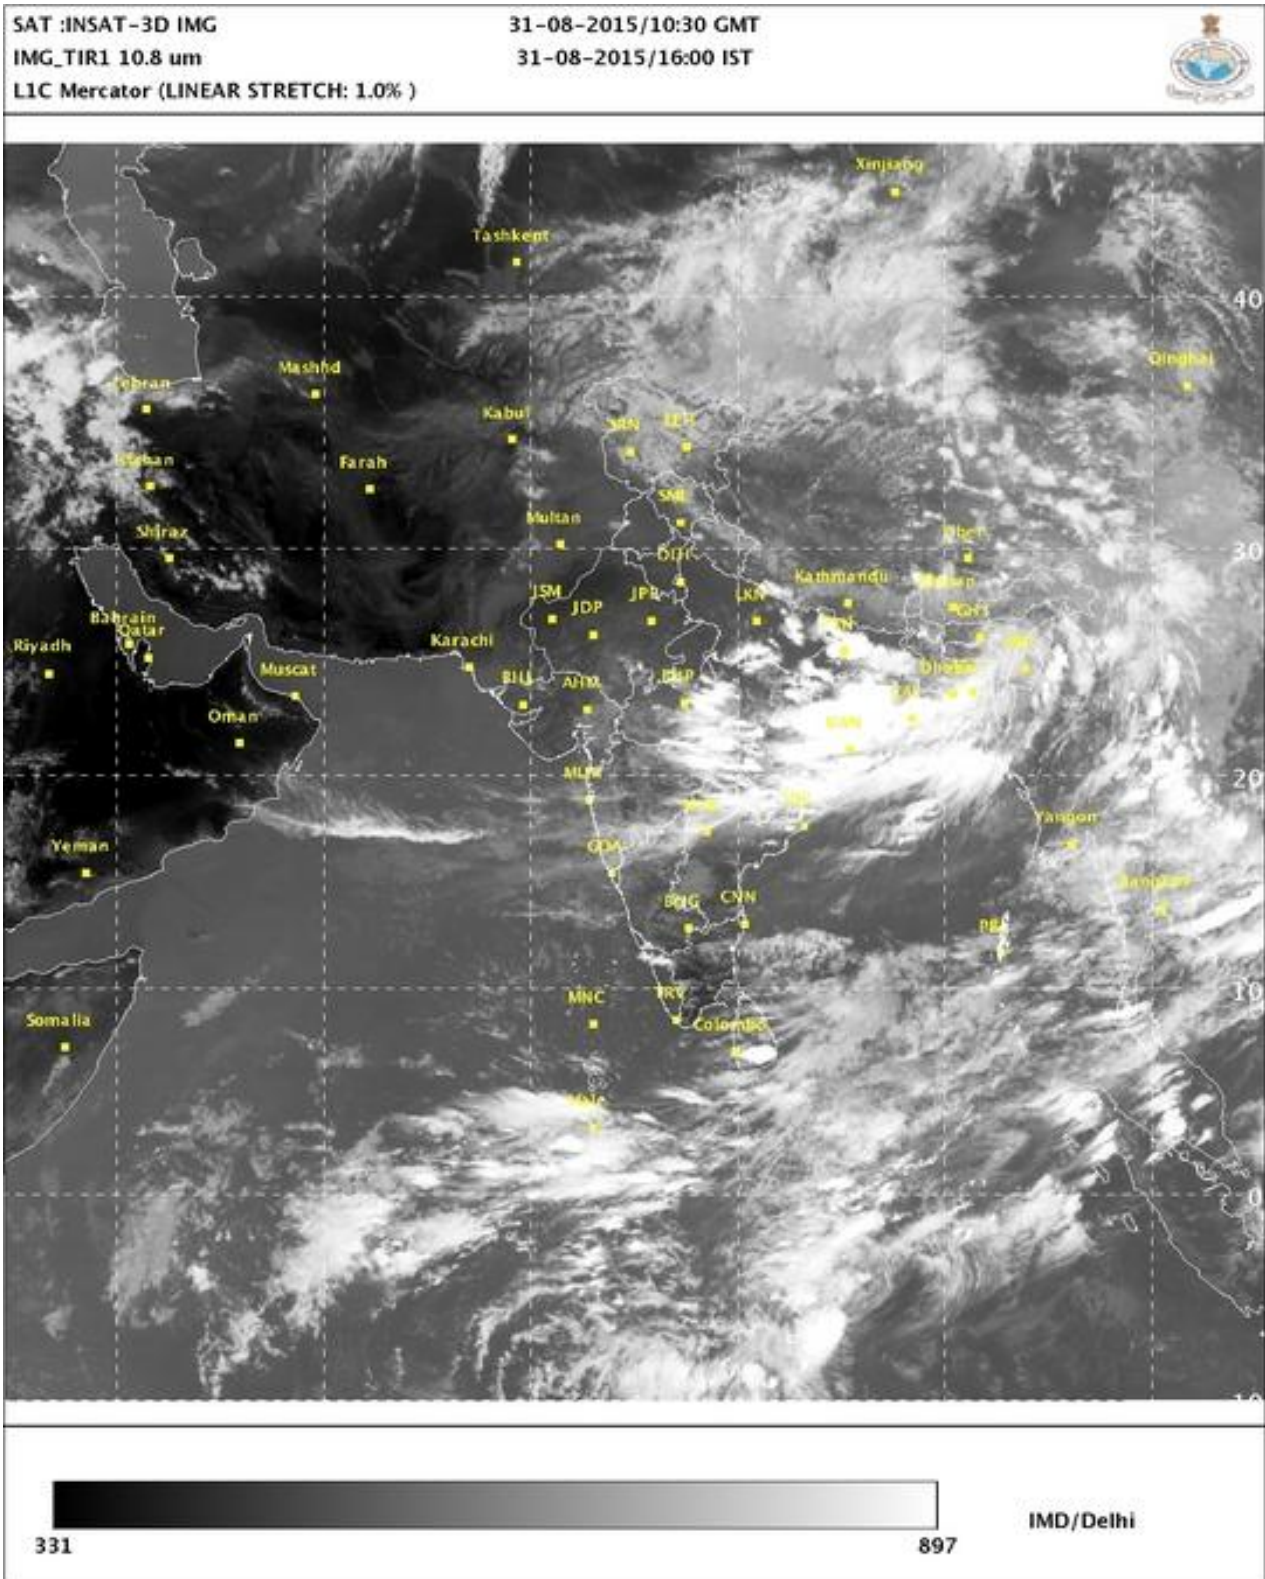

Special Daily Weather Report 31 August, 2015

Monsoon Watch

- The Southwest Monsoon has been **vigorous** over Arunachal Pradesh, Assam & Meghalaya and Sub-Himalayan West Bengal & Sikkim and **active** over Nagaland Manipur Mizoram & Tripura and Gangetic West Bengal during past 24 hours ending at 0830 hrs. IST of today.
- Spatial distribution of rainfall and monsoon activity are enclosed in **(Table-1)**.
- Latest Satellite Image of INSAT 3D is enclosed **(Fig.1)**.

(Back)

Fig-1

Latest Satellite Image of INSAT 3-D 31 August 2015

Fig-2 Warning

(Back)

Table-3

Significant amounts of rainfall (in cm)
(From 0830 hours IST of yesterday to 0830 hours IST of today)
31 August 2015