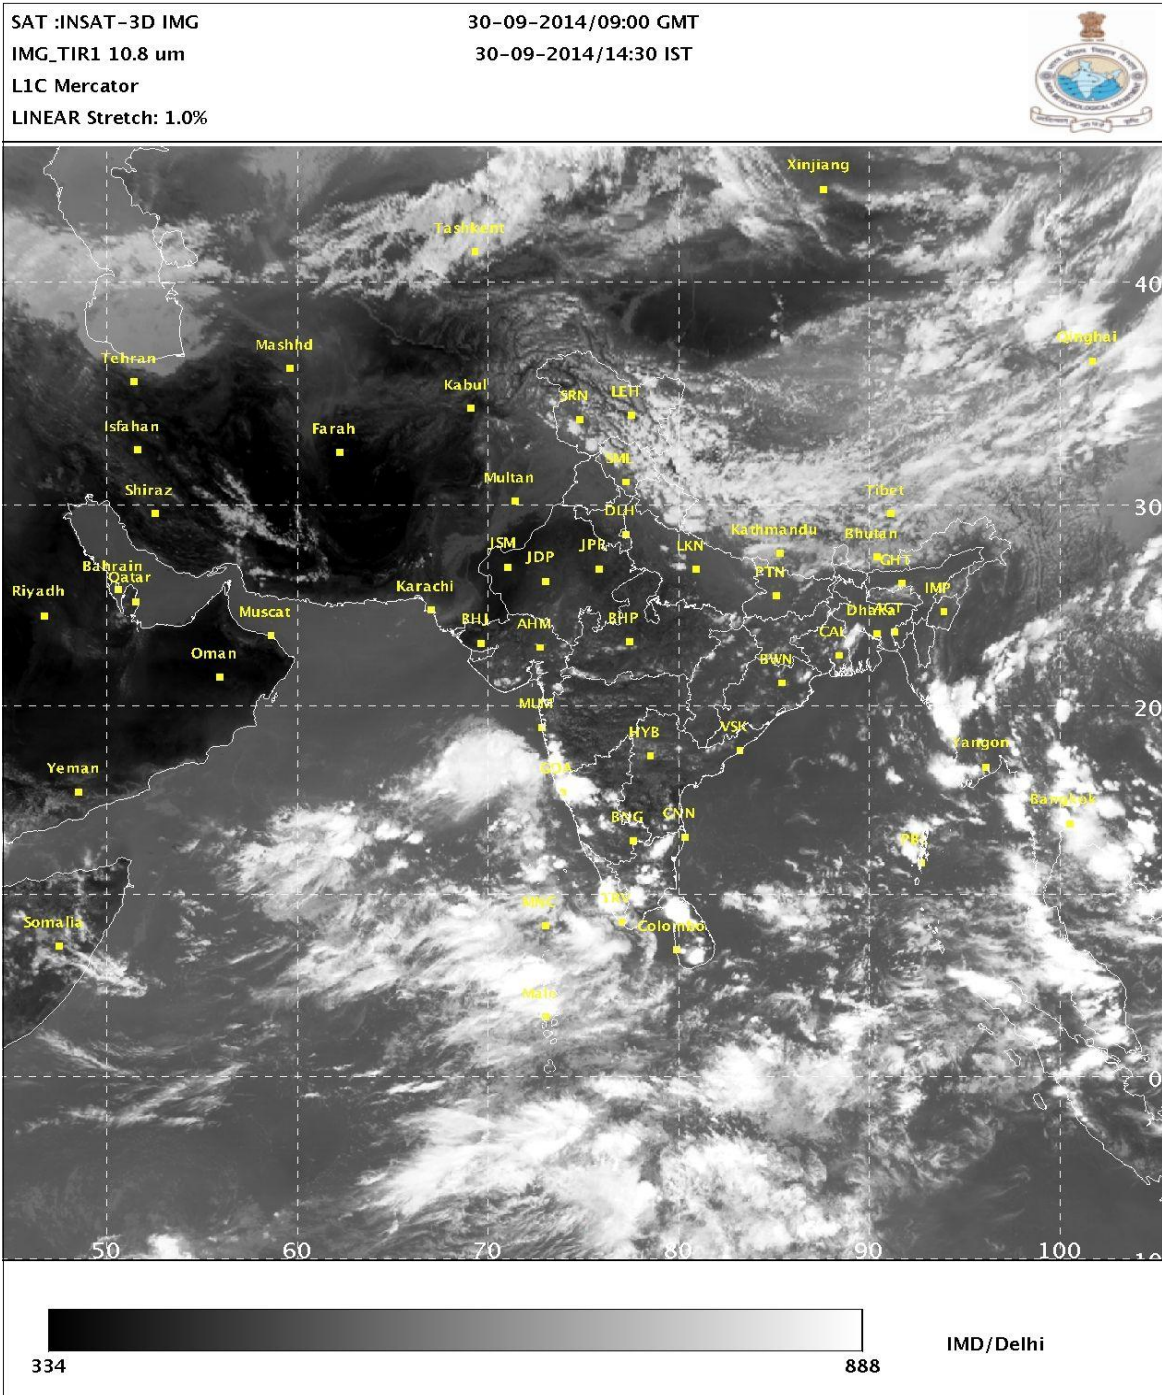

Special Daily Weather Report 30 September, 2014

Monsoon Watch

- The withdrawal line of southwest monsoon continues to pass through Jammu, Una, Bareilly, Kanpur, Nowgong, Ujjain, Vadodara, Porbandar, Lat.22°N/Long.65°E and Lat.22°N/Long.60°E (**Fig.1**).
- The southwest Monsoon has been active over Kerala.
- Latest Satellite Imagery of INSAT 3-D is enclosed (**Fig.2**).

Warning(Fig.3)

30 September (Day 1):

- ◆ Heavy rainfall would occur at isolated places over South Interior Karnataka and Kerala.

01 October (Day 2):

- ◆ No weather warning.

02 October (Day 3):

- ◆ No weather warning.

Weather Outlook for subsequent 4 days (from 3rd to 7th October, 2014)

- ◆ Rain/thundershowers would occur at a few places over peninsular India.
- ◆ Rain/thundershowers would occur at isolated places over east & northeastern states.
- ◆ Weather would be mainly dry over rest of the country.

Fig-1

30 September 2014

Fig-2

Satellite Imagery of INSAT 3-D 30 September 2014

Fig-3

Warning (For next 3 day)

* The Warning for any day is valid from 0830 hours IST of the day till 0830 hours IST of the next day