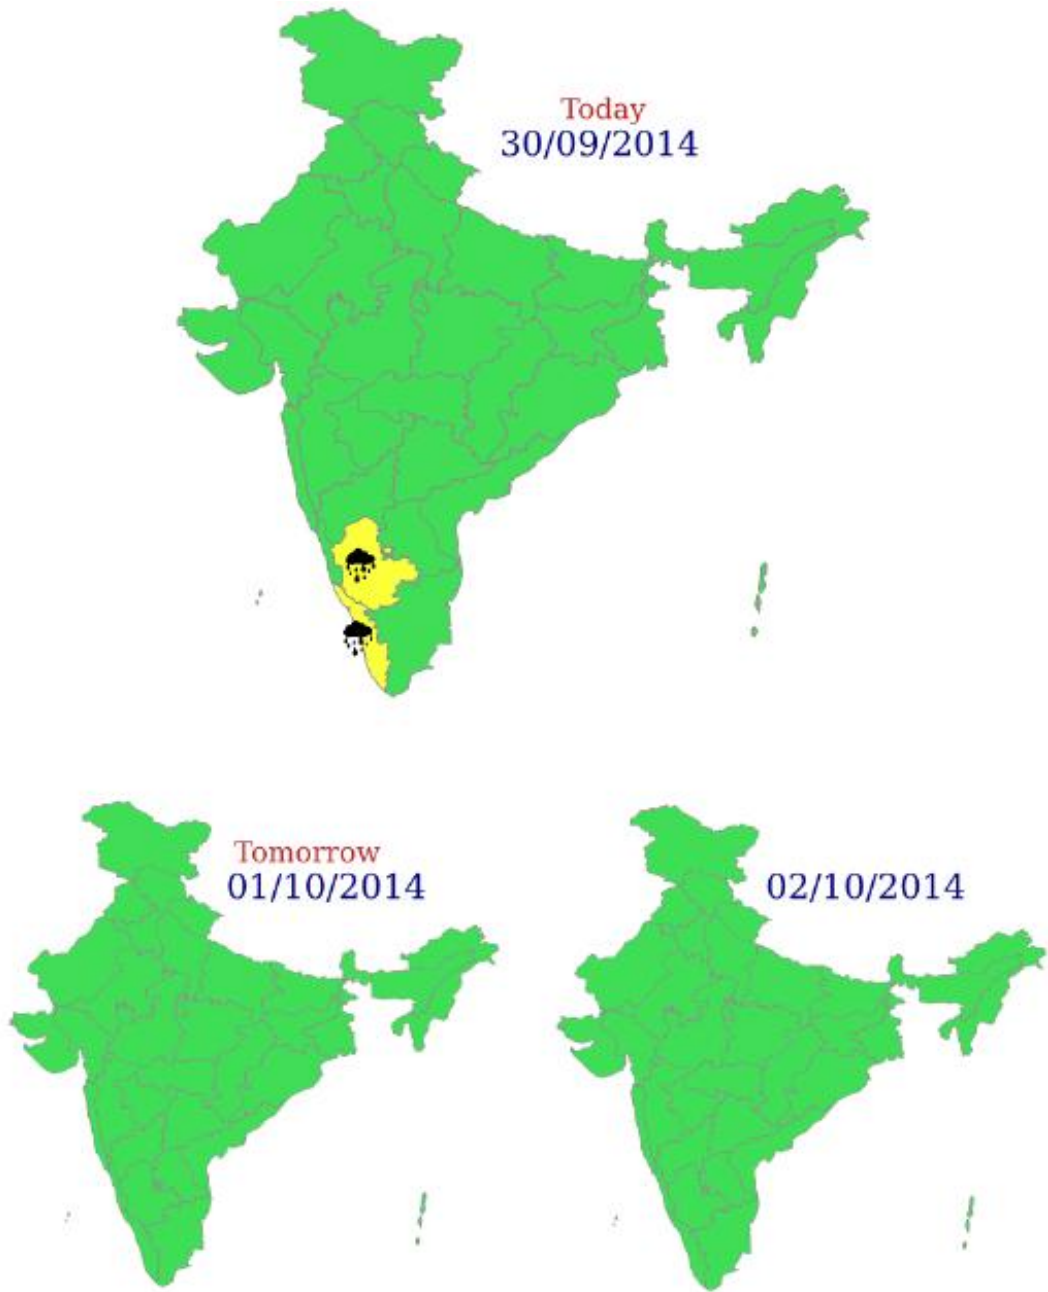

Special Daily Weather Report 30 September, 2014

Monsoon Watch

- The withdrawal line of southwest monsoon continues to pass through Jammu, Una, Bareilly, Kanpur, Nowgong, Ujjain, Vadodara, Porbandar, Lat.22°N/Long.65°E and Lat.22°N/Long.60°E (**Fig.1**).
- The southwest Monsoon has been active over Kerala.
- Latest Satellite Imagery of INSAT 3-D is enclosed (**Fig.2**).

Warning(Fig.3)

30 September (Day 1):

- ◆ Heavy rainfall would occur at isolated places over South Interior Karnataka and Kerala.

01 October (Day 2):

- ◆ No weather warning.

02 October (Day 3):

- ◆ No weather warning.

Weather Outlook for subsequent 4 days (from 3rd to 7th October, 2014)

- ◆ Rain/thundershowers would occur at a few places over peninsular India.
- ◆ Rain/thundershowers would occur at isolated places over east & northeastern states.
- ◆ Weather would be mainly dry over rest of the country.

Fig-1

30 September 2014

Fig-2

Satellite Imagery of INSAT 3-D 30 September 2014

Fig-3

Warning (For next 3 day)

* The Warning for any day is valid from 0830 hours IST of the day till 0830 hours IST of the next day