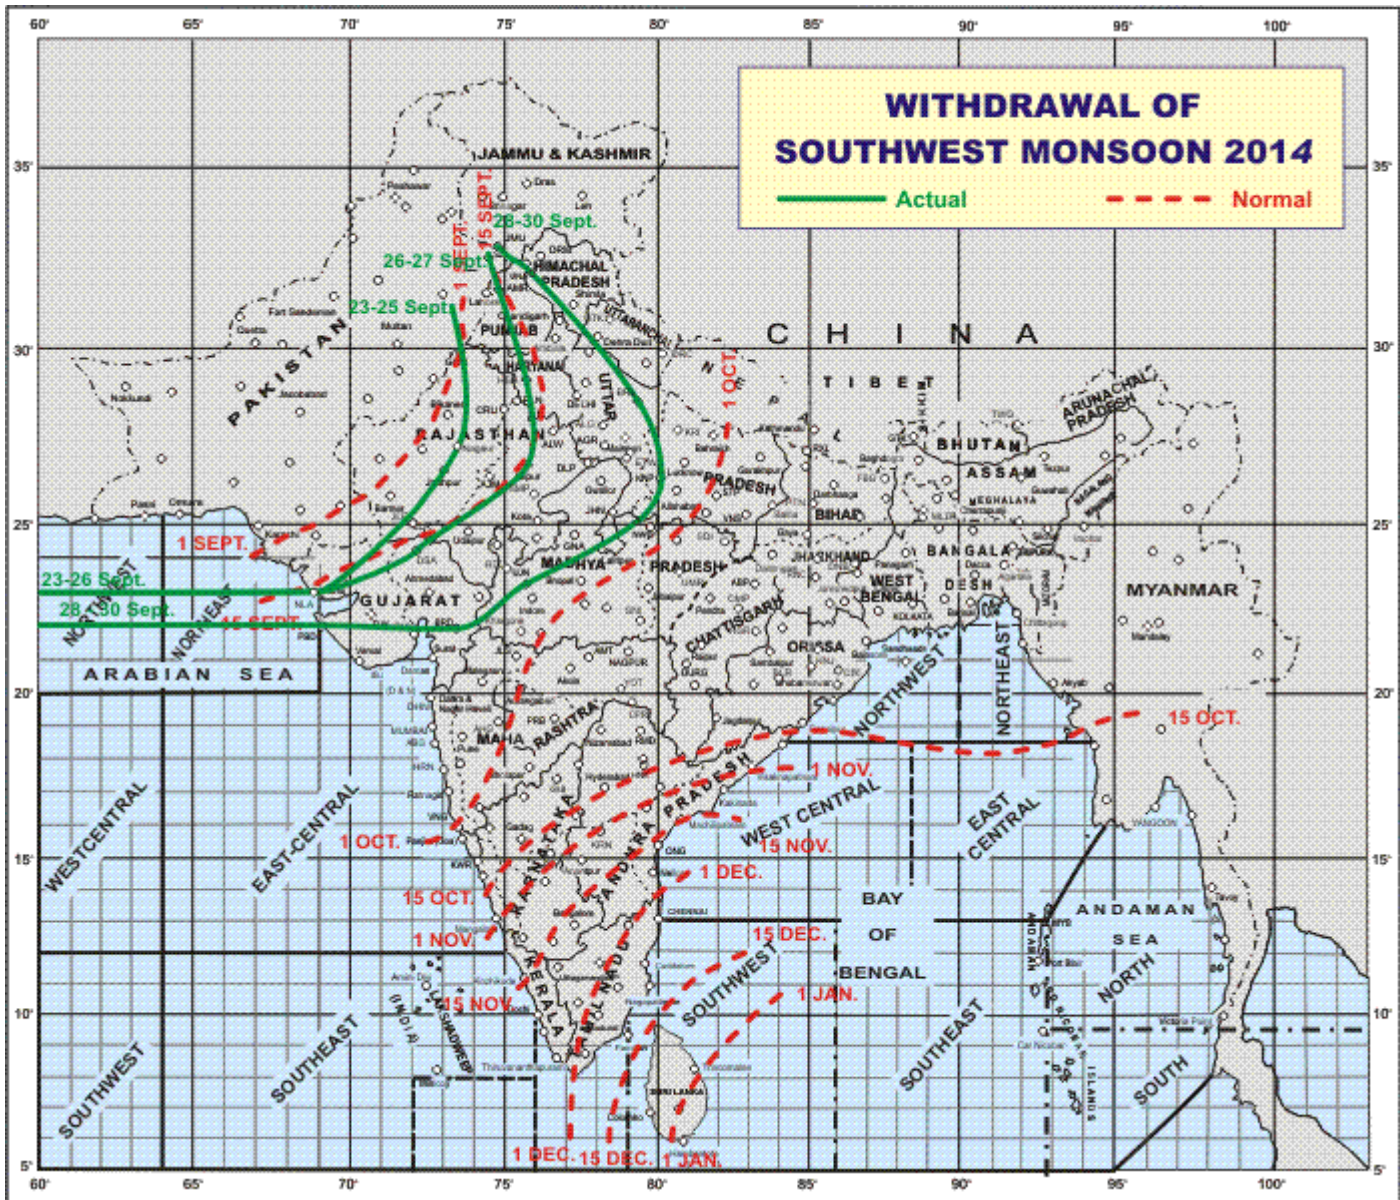

Special Daily Weather Report 30 September, 2014

Monsoon Watch

- The withdrawal line of southwest monsoon continues to pass through Jammu, Una, Bareilly, Kanpur, Nowgong, Ujjain, Vadodara, Porbandar, Lat.22°N/Long.65°E and Lat.22°N/Long.60°E (**Fig.1**).
- The southwest Monsoon has been active over Kerala.
- Latest Satellite Imagery of INSAT 3-D is enclosed (**Fig.2**).

Warning(Fig.3)

30 September (Day 1):

- ◆ Heavy rainfall would occur at isolated places over South Interior Karnataka and Kerala.

01 October (Day 2):

- ◆ No weather warning.

02 October (Day 3):

- ◆ No weather warning.

Weather Outlook for subsequent 4 days (from 3rd to 7th October, 2014)

- ◆ Rain/thundershowers would occur at a few places over peninsular India.
- ◆ Rain/thundershowers would occur at isolated places over east & northeastern states.
- ◆ Weather would be mainly dry over rest of the country.

Fig-1

30 September 2014

Fig-2

Satellite Imagery of INSAT 3-D 30 September 2014

Fig-3

Warning (For next 3 day)

* The Warning for any day is valid from 0830 hours IST of the day till 0830 hours IST of the next day