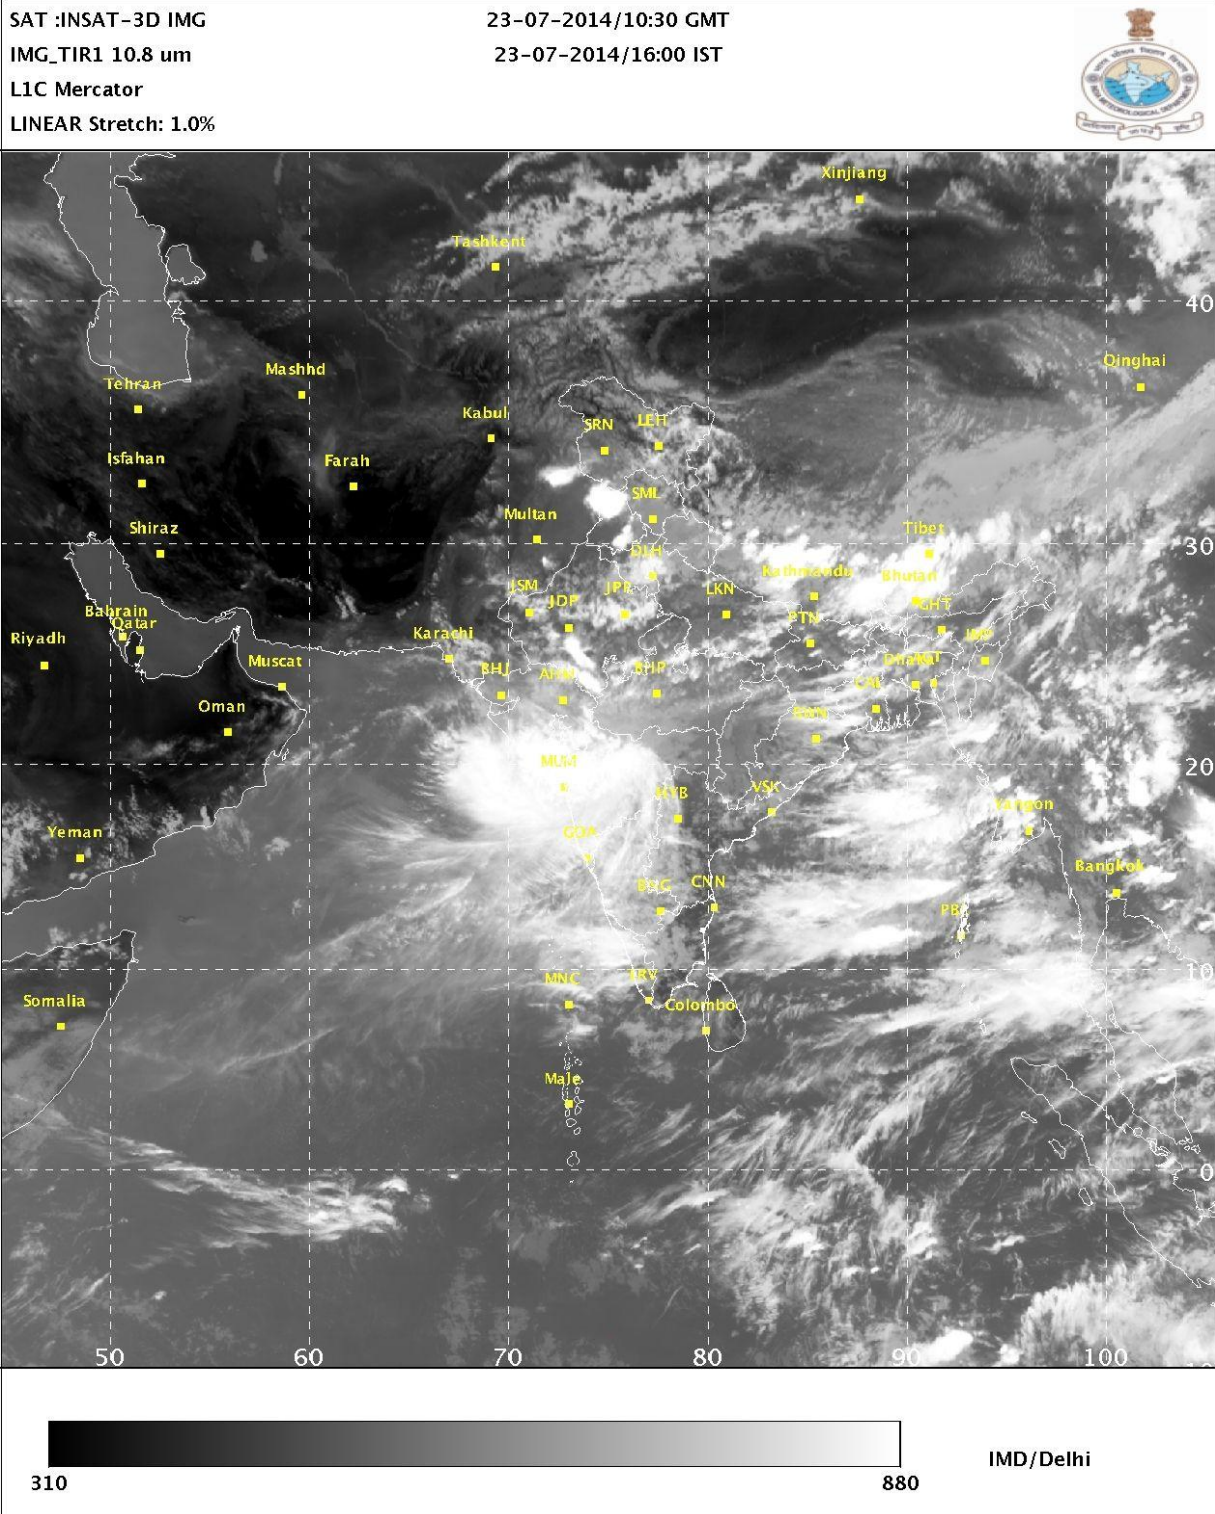

### Monsoon Watch

- The southwest monsoon has been vigorous over West Madhya Pradesh, Madhya Maharashtra and Vidarbha and active over East Madhya Pradesh, Chhattisgarh, interior Karnataka and Kerala.
- Satellite Imagery of INSAT 3-D is shown in (Fig.1).

#### 23 July (Day 1):

- ◆ Heavy to very heavy rainfall would occur at a few places with extremely heavy falls over Madhya Maharashtra and Konkan & Goa. Heavy to very heavy rainfall would occur at a few places over west Madhya Pradesh and at isolated places over Gujarat region.
- ◆ Heavy rainfall would occur at isolated places over Himachal Pradesh, East Rajasthan, East Madhya Pradesh, Saurashtra & Kutch, Marathwada, Vidarbha, Arunachal Pradesh, Assam & Meghalaya, Nagaland, Manipur, Mizoram & Tripura, Karnataka and Kerala.

#### 24 July (Day 2):

- ◆ Heavy to very heavy rainfall would occur at isolated places over Konkan & Goa and Madhya Maharashtra.
- ◆ Heavy rainfall would occur at isolated places over Himachal Pradesh, East Rajasthan, West Madhya Pradesh, Gujarat, Arunachal Pradesh, Assam & Meghalaya, Nagaland, Manipur, Mizoram & Tripura, Andaman & Nicobar Islands, Coastal & South Interior Karnataka and Kerala.

Fig-1

Satellite Imagery of INSAT 3-D

23 July 2014

Fig-2

**Warning (For next 3 day)**

\* The Warning for any day is valid from 0830 hours IST of the day till 0830 hours IST of the next day

Most Vigil (Take Action)	Be aware (Be updated)
Be prepared/updated (Keep Vigil)	No Warning