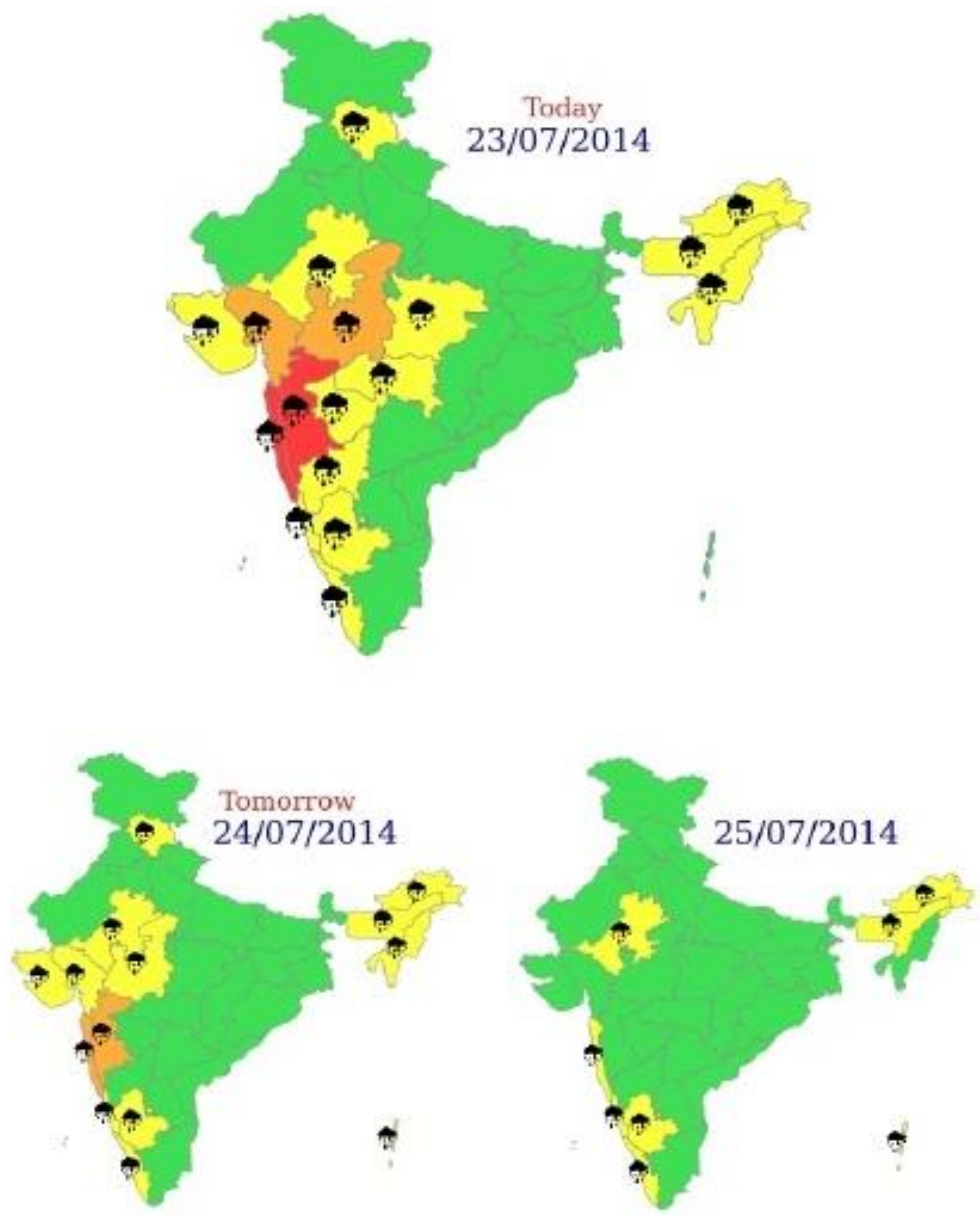

### Monsoon Watch

- The southwest monsoon has been vigorous over West Madhya Pradesh, Madhya Maharashtra and Vidarbha and active over East Madhya Pradesh, Chhattisgarh, interior Karnataka and Kerala.
- Satellite Imagery of INSAT 3-D is shown in (Fig.1).

#### 23 July (Day 1):

- ◆ Heavy to very heavy rainfall would occur at a few places with extremely heavy falls over Madhya Maharashtra and Konkan & Goa. Heavy to very heavy rainfall would occur at a few places over west Madhya Pradesh and at isolated places over Gujarat region.
- ◆ Heavy rainfall would occur at isolated places over Himachal Pradesh, East Rajasthan, East Madhya Pradesh, Saurashtra & Kutch, Marathwada, Vidarbha, Arunachal Pradesh, Assam & Meghalaya, Nagaland, Manipur, Mizoram & Tripura, Karnataka and Kerala.

### Weather Outlook for subsequent 4 days (from 26<sup>th</sup> July to 30<sup>th</sup> July, 2014)

- ◆ Rain/thundershowers would occur at most places along west coast and northeastern states.
- ◆ Rain/thundershowers would occur at many places over western Himalayan region.
- ◆ Considerable decrease in rainfall activity over east and central India.
- ◆ Scattered rainfall activity would occur over plains of northwest India.
- ◆ Subdued rainfall activity would continue over south interior peninsular India.

Fig-1

Satellite Imagery of INSAT 3-D

23 July 2014

Fig-2

**Warning (For next 3 day)**

\* The Warning for any day is valid from 0830 hours IST of the day till 0830 hours IST of the next day

Most Vigil (Take Action)	Be aware (Be updated)
Be prepared/updated (Keep Vigil)	No Warning