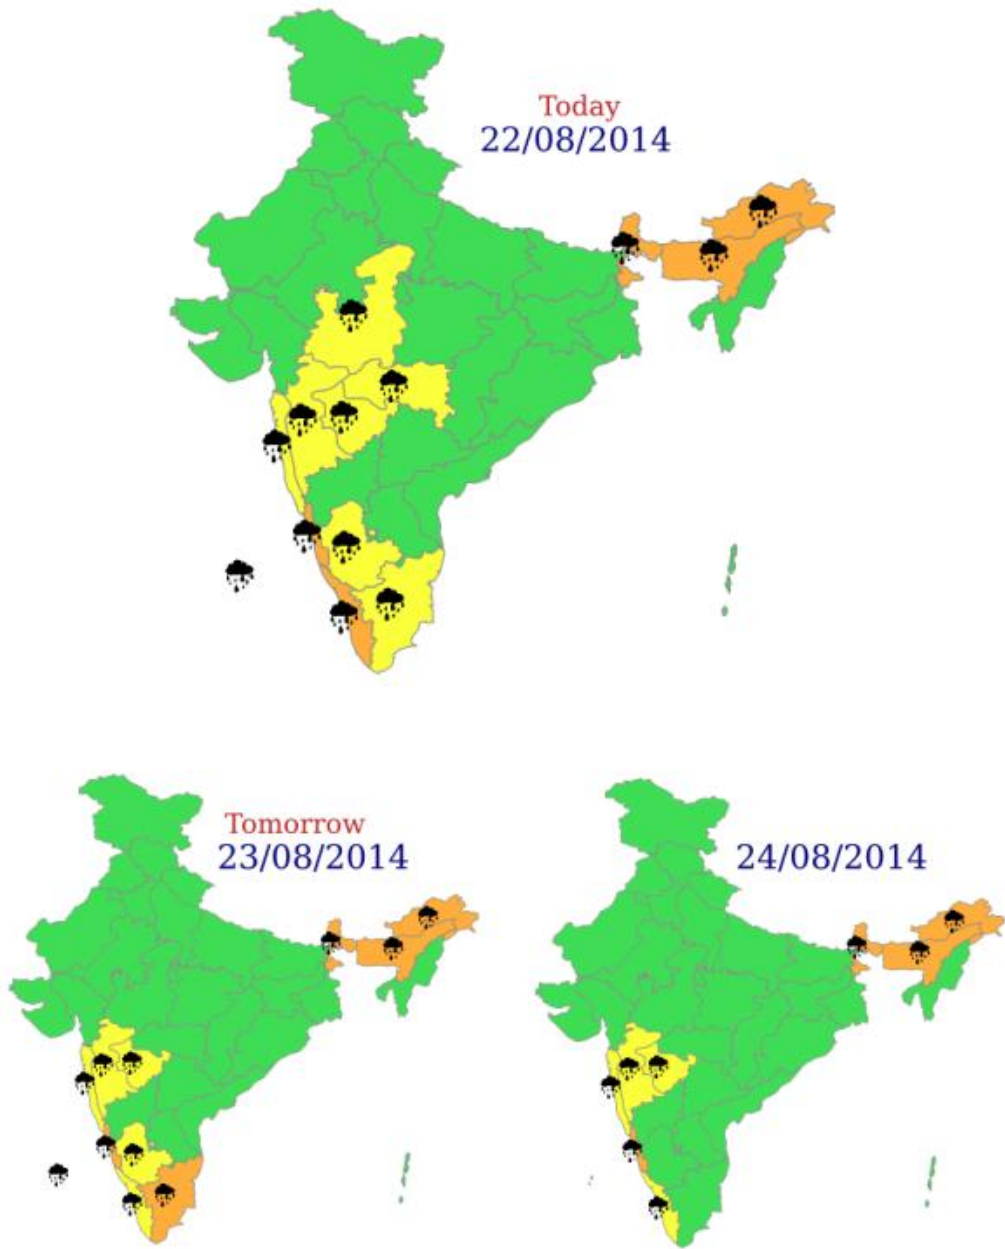

Fig-2

Warning (For next 3 day)

* The Warning for any day is valid from 0830 hours IST of the day till 0830 hours IST of the next day

Most Vigil (Take Action)	Be aware (Be updated)
Be prepared/updated (Keep Vigil)	No Warning