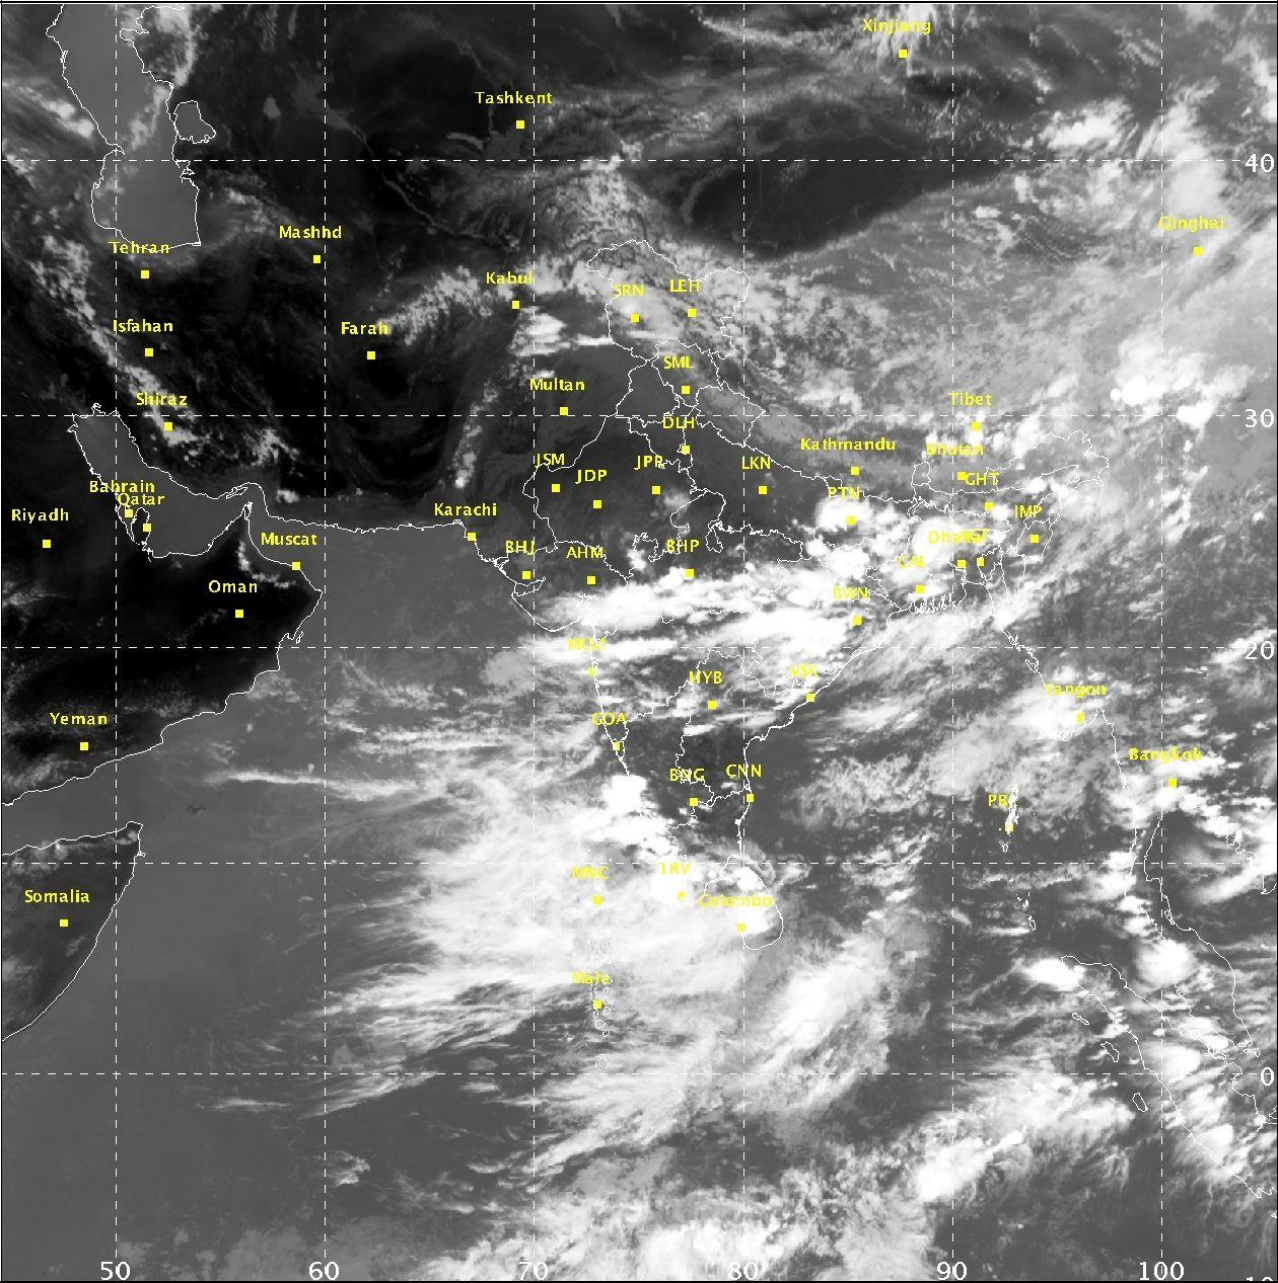

Special Daily Weather Report 22 August, 2014

Monsoon Watch

- The southwest monsoon has been vigorous over North Interior Karnataka and Lakshadweep and active over Arunachal Pradesh, Nagaland, Manipur, Mizoram & Tripura, Madhya Maharashtra, Marathawada, Telangana, South Interior Karnataka and Kerala.
- Satellite Imagery of INSAT 3-D is shown in (Fig.1).

Seasonal Rainfall (in mm) from 1 June to 21st August, 2014

<u>Region</u>	<u>Actual</u>	<u>Normal</u>	<u>% Departure from Long Period Average</u>
All India	520.3	638.4	-18%
East & Northeast India	878.9	1030.8	-15%
Northwest India	312.4	444.5	-30%
Central India	596.7	707.0	-16%
South Peninsula	424.0	505.7	-16%

Weather Forecast valid upto 0830 hours IST of 25th August, 2014

- Meteorological Sub-division wise 3 day rainfall forecast is shown in (Table-1).
- Sub-division wise rainfall recorded from 0830 hrs IST of yesterday to 0830 hrs IST of today is shown in (Table-2).

Warning (Fig.2).

22 August (Day 1):

- Heavy to very heavy rainfall would occur at isolated places over Sub-Himalayan West Bengal & Sikkim, Arunachal Pradesh, Assam & Meghalaya, Coastal Karnataka, Kerala and Lakshadweep.
- Heavy rainfall would occur at isolated places over Southwest Madhya Pradesh, Vidarbha, Tamilnadu & Pondicherry, Konkan & Goa, south Interior Karnataka, Madhya Maharashtra and Marathawada.

23 August (Day 2):

- Heavy to very heavy rainfall would occur at a few places over Coastal Karnataka and at isolated places over Sub-Himalayan West Bengal & Sikkim, Arunachal Pradesh, Assam & Meghalaya, Tamilnadu & Pondicherry and Lakshadweep.
- Heavy rainfall would occur at isolated places over south Interior Karnataka, Konkan & Goa, Madhya Maharashtra, Marathawada and Kerala.

24 August (Day 3):

- Heavy to very heavy rainfall would occur at isolated places over Sub-Himalayan West Bengal & Sikkim, Arunachal Pradesh, Assam & Meghalaya, and Coastal Karnataka.
- Heavy rainfall would occur at isolated places over Kerala, Konkan & Goa, Madhya Maharashtra and Marathawada.

Weather Outlook for subsequent 4 days (from 25th to 29th August, 2014)

- Rain/thundershowers would occur at many places over Sub-Himalayan West Bengal & Sikkim, northeastern states and along west coast.
- Rain/thundershowers would occur at a few places over western Himalayan region, Maharashtra, east and adjoining central India.
- Subdued rainfall activity would continue over plains of northwest India and Gujarat.

Legend:

Probability of occurrence	Terminology	Probability of occurrence	Terminology
≤25%	Could Occur	51-75%	Would Occur
26-50%	May Occur	76-100%	Will Occur

Note: Next report will be issued at 1800 hours IST of 23rd August, 2014.

Fig-1

Satellite Imagery of INSAT 3-D 22 August

SAT :INSAT-3D IMG
IMG_TIR1 10.8 um
L1C Mercator
LINEAR Stretch: 1.0%

22-08-2014/10:30 GMT
22-08-2014/16:00 IST

327 901

IMD/Delhi